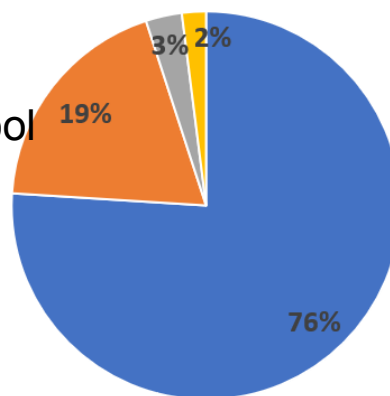

Answers to these questions and more!

SAT, JUNE 29TH

9:30AM – 11:00AM

Shining Mountain Waldorf School
High School Assembly Hall
1179 Union Avenue

HOUSING COSTS

■ Mortgage ■ Community Fee
 ■ Home Maintenance ■ Utilities